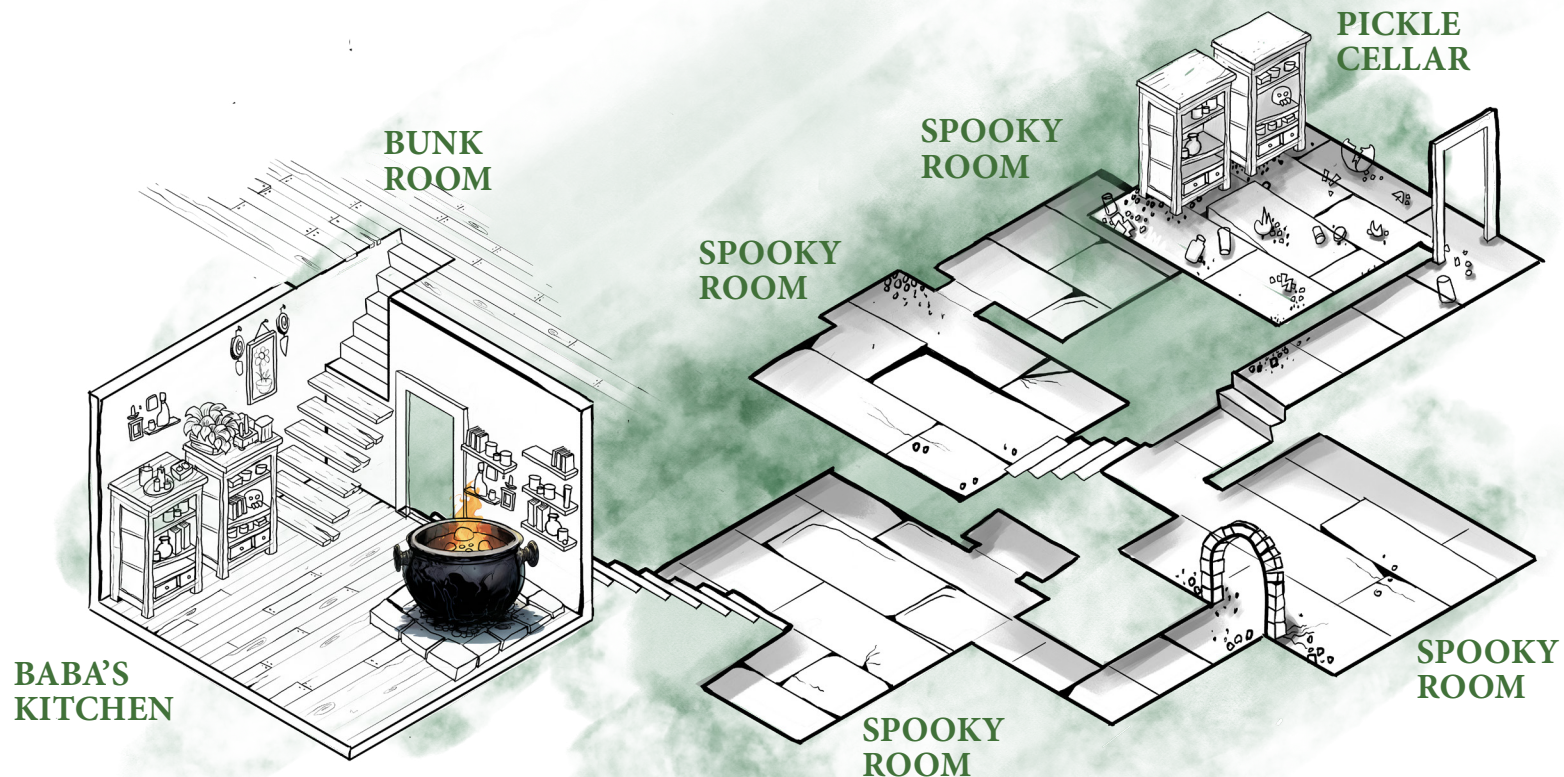

# WHICH WITCH?

ADVENTURE 027 MAPS

Wandering Hut

Eloen Lands

Waterfall Meadow

Dark forest

Original Hut Location

Spooky Old Woodsman

Outskirts of Tumbledowns

Print at 50%, then cut around the image and fold in the middle for a flat miniature to use in your game!