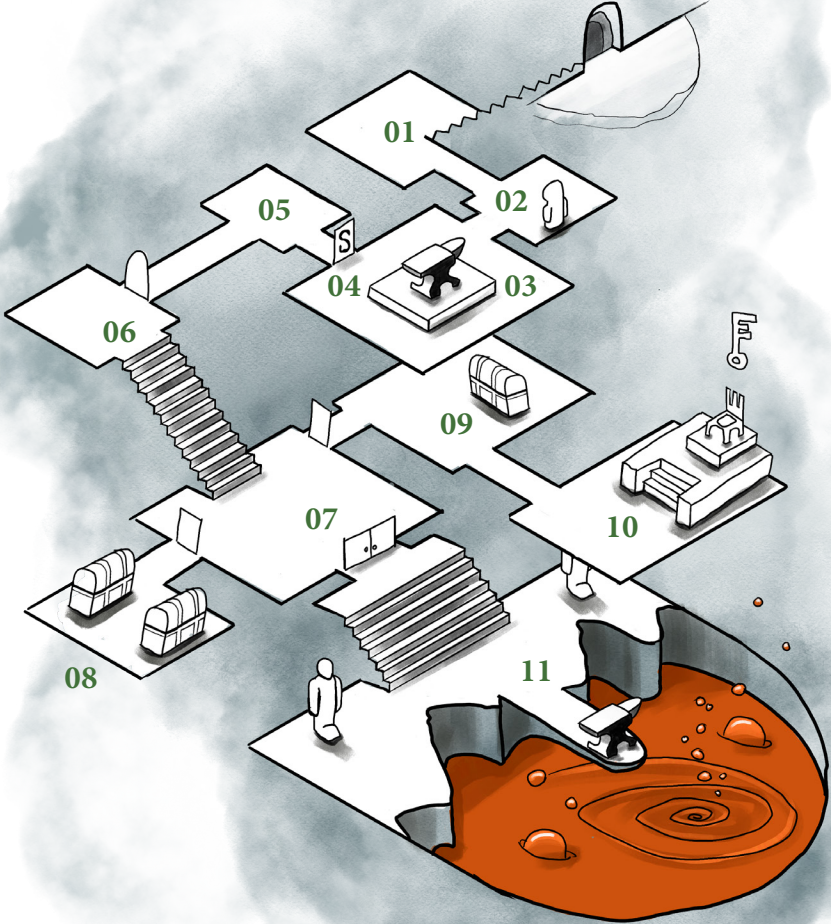

MOUNT MINOTAUR

ADVENTURE 024 MAPS

Mount
Minotaur

Secret
Entrance

Cliffs of
Insanity

Fort
Stonepeak

West To
Tumbledowns

Bandit
Ambush

Bandit
Lord's Keep

Bandit
Camp

THE CAVERN DOOR

HEART HAMMER MOUNTAIN

Cut around the image, then fold in the middle for a flat miniature to use in your game!