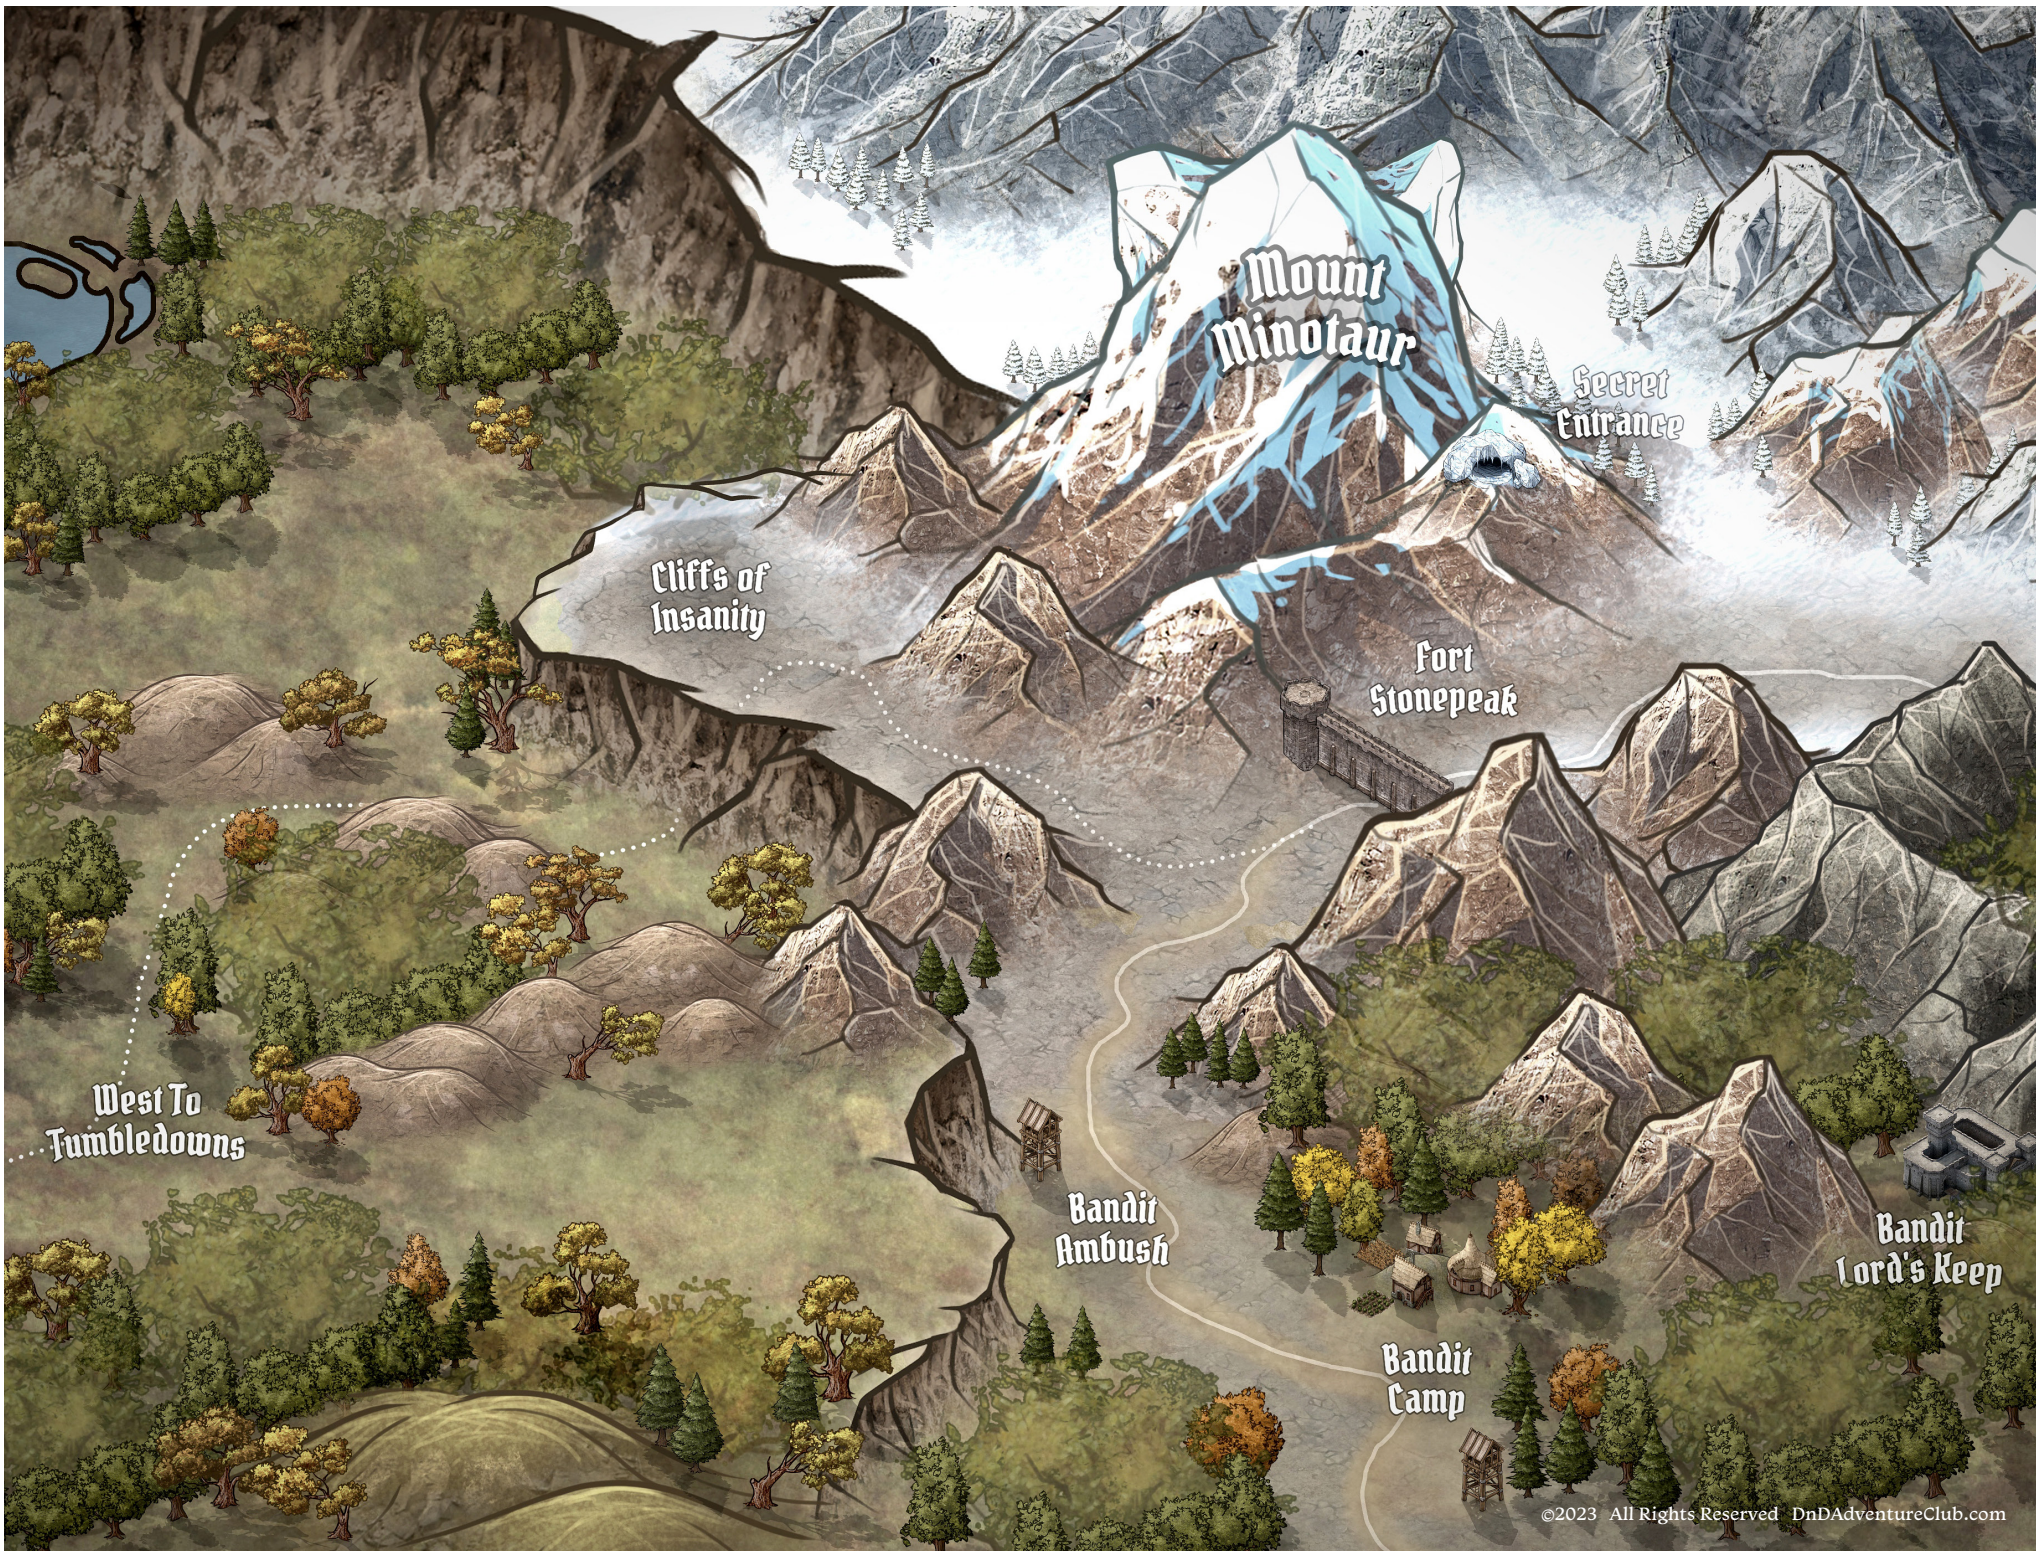

MOUNT MINOTAUR

ADVENTURE 024 MAPS

Mount
Minotaur

Secret
Entrance

Cliffs of
Insanity

Fort
Stonepeak

West To
Tumbledowns

Bandit
Ambush

Bandit
Lord's Keep

Bandit
Camp

THE CAVERN DOOR

HEART HAMMER MOUNTAIN

Cut around the image, then fold in the middle for a flat miniature to use in your game!