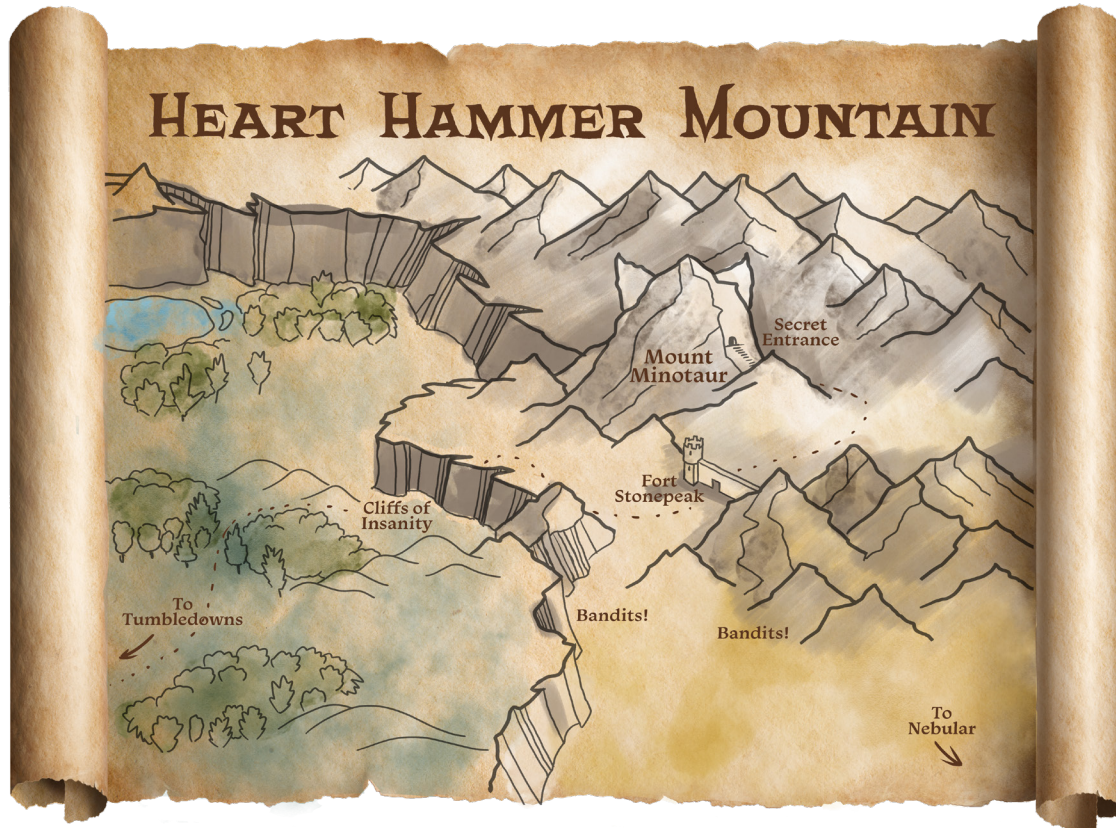

MOUNT MINOTAUR

ADVENTURE 024 MAPS

Mount
Minotaur

Secret
Entrance

Cliffs of
Insanity

Fort
Stonepeak

West To
Tumbledowns

Bandit
Ambush

Bandit
Lord's Keep

Bandit
Camp

THE CAVERN DOOR

HEART HAMMER MOUNTAIN

Cut around the image, then fold in the middle for a flat miniature to use in your game!