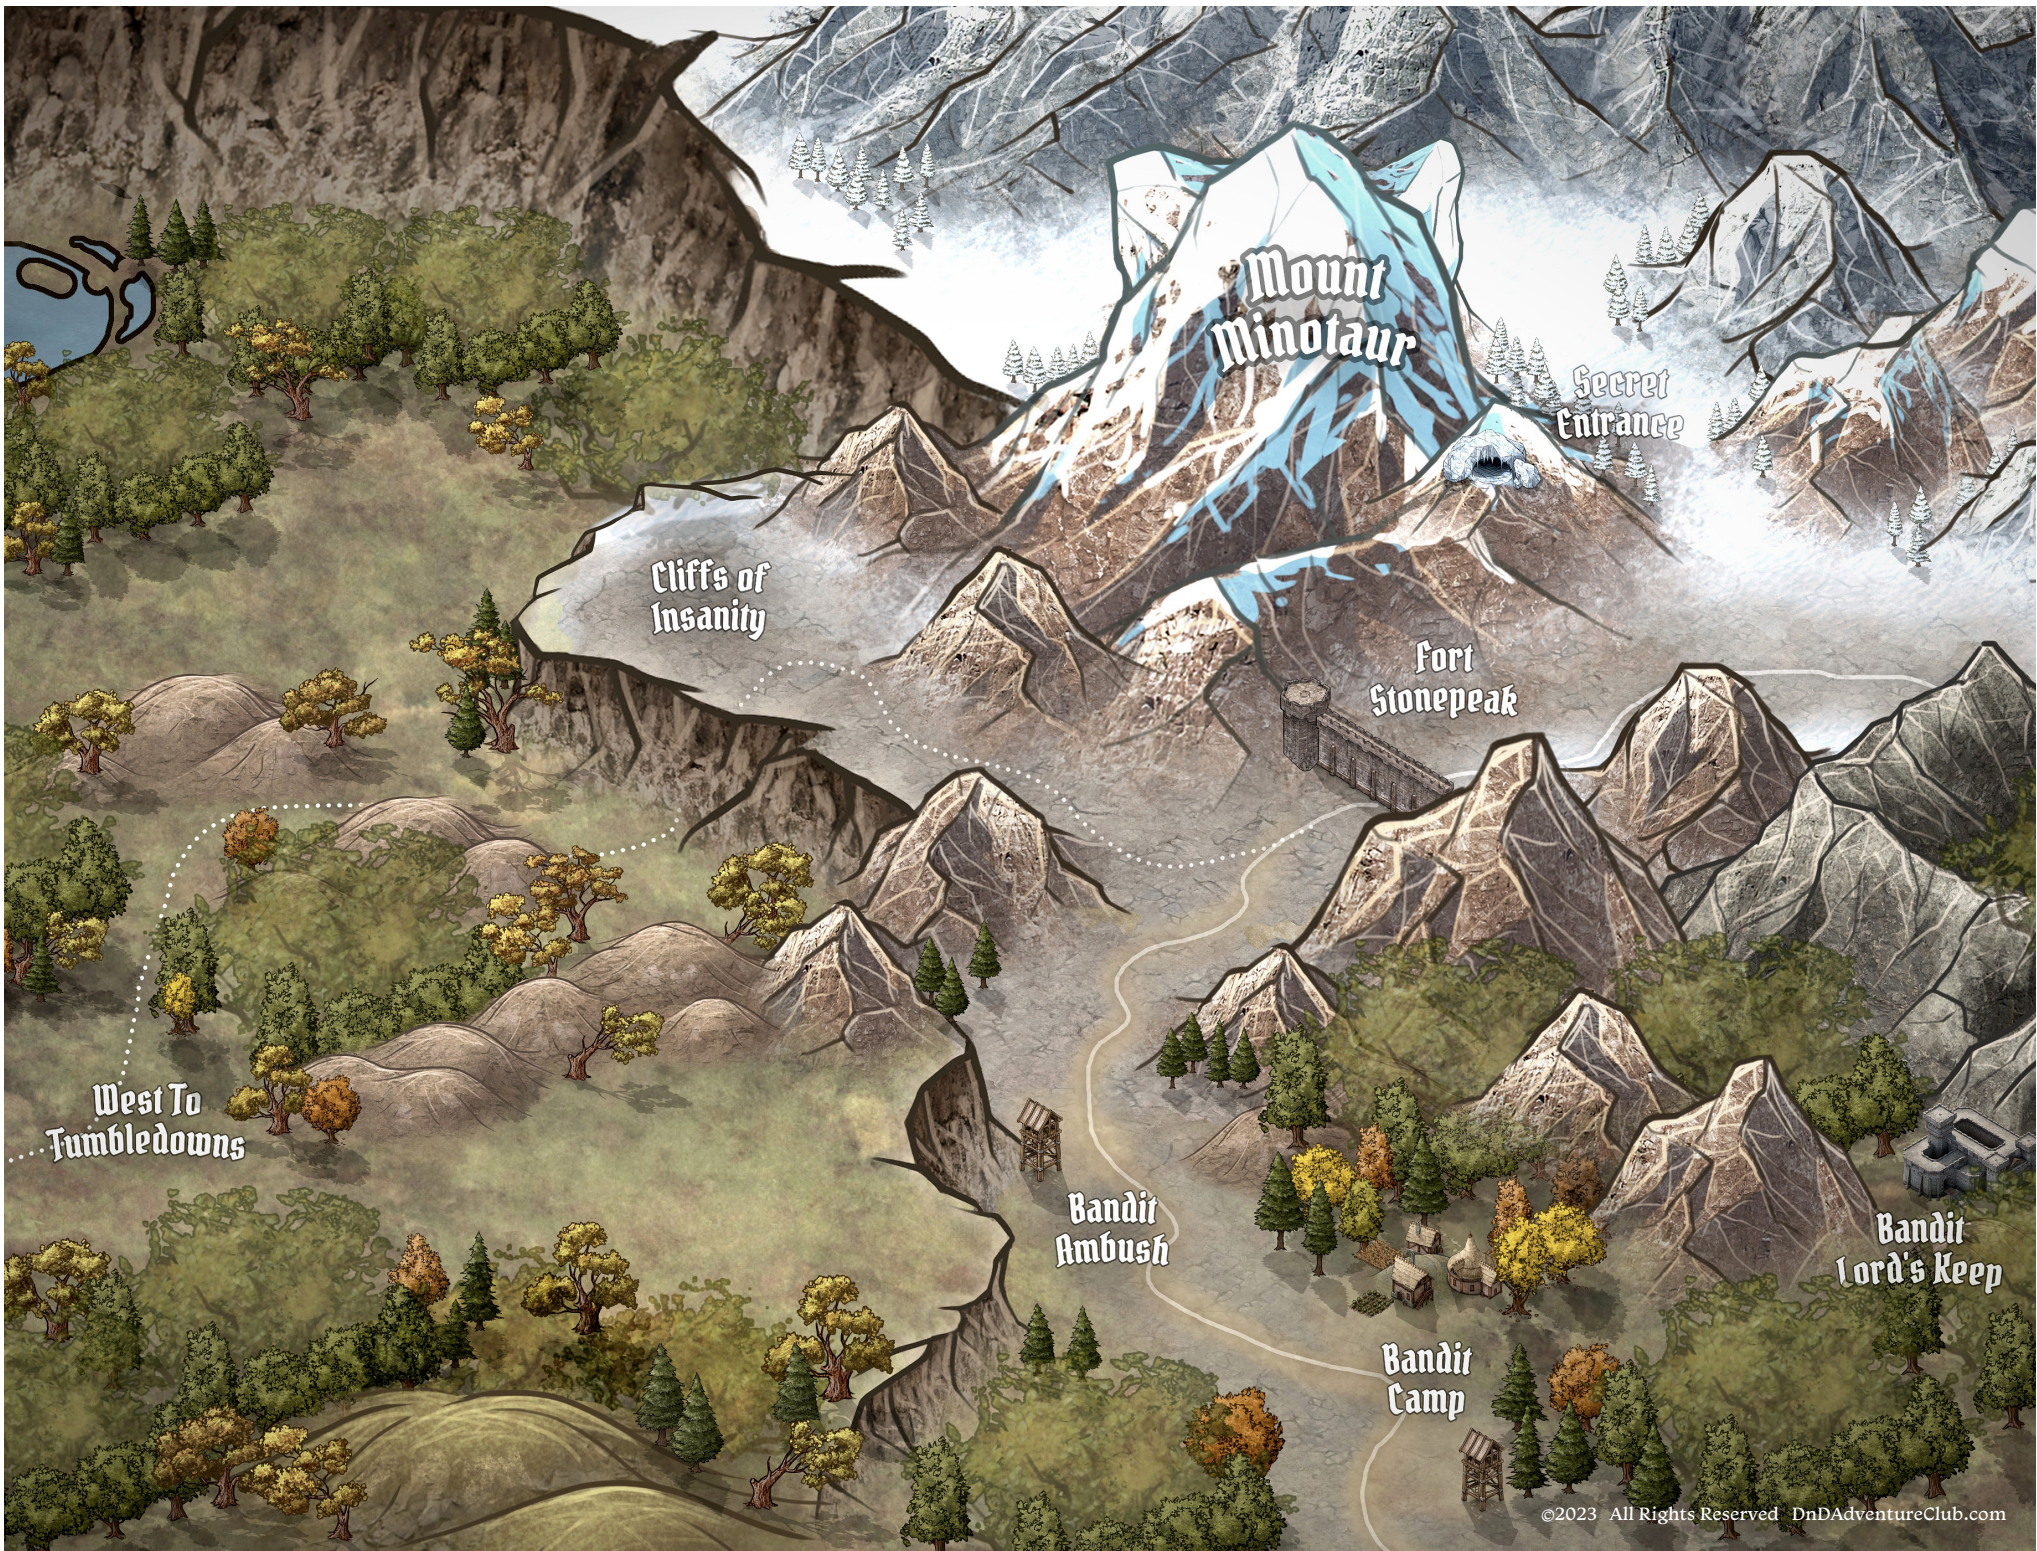

# FORT STONEPEAK

ADVENTURE 023 MAPS

Mount  
Minotaur

Secret  
Entrance

Cliffs of  
Insanity

Fort  
Stonepeak

West To  
Tumbledowns

Bandit  
Ambush

Bandit  
Lord's Keep

Bandit  
Camp

# HEART HAMMER MOUNTAIN

Cut around the image, then fold in the middle for a flat miniature to use in your game!