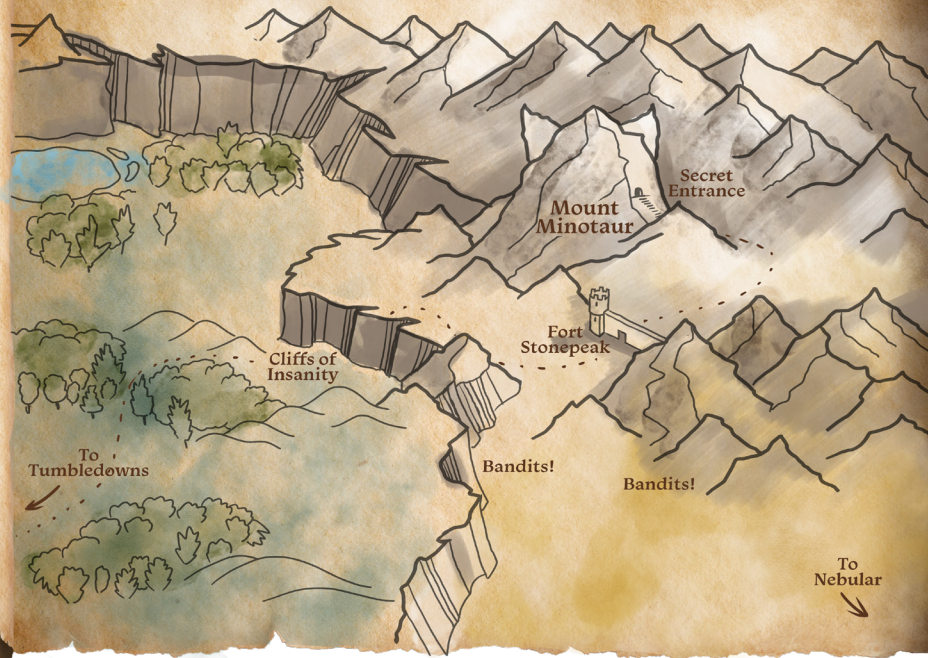

# FORT STONEPEAK

ADVENTURE 023 MAPS

Mount  
Minotaur

Secret  
Entrance

Cliffs of  
Insanity

Fort  
Stonepeak

West To  
Tumbledowns

Bandit  
Ambush

Bandit  
Lord's Keep

Bandit  
Camp

# HEART HAMMER MOUNTAIN

Cut around the image, then fold in the middle for a flat miniature to use in your game!