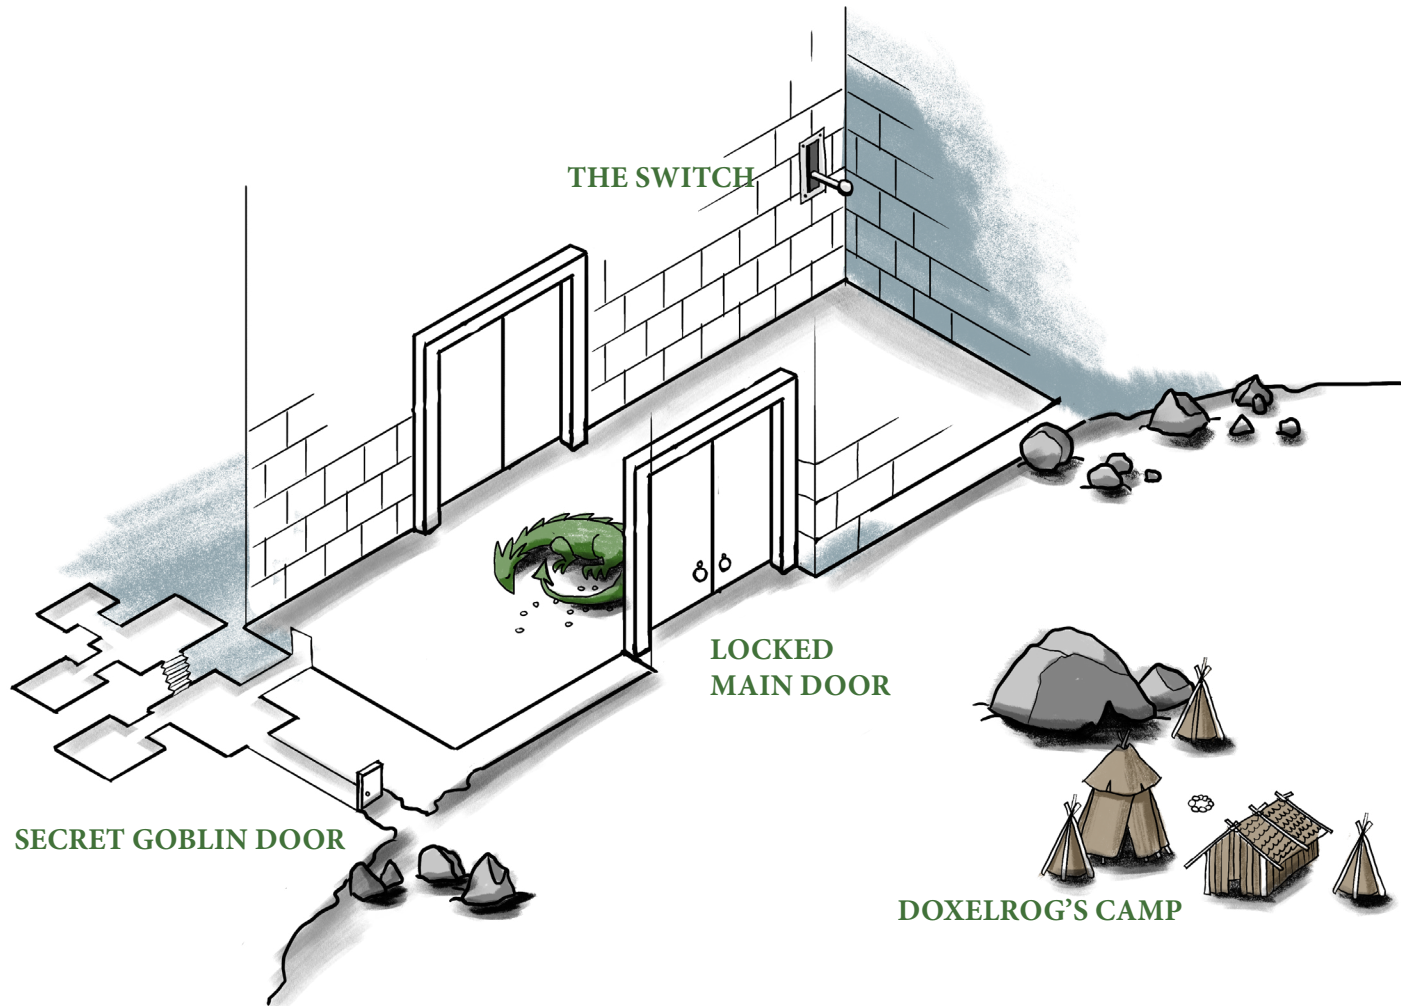

# FORT STONEPEAK

ADVENTURE 023 MAPS

Mount  
Minotaur

Secret  
Entrance

Cliffs of  
Insanity

Fort  
Stonepeak

West To  
Tumbledowns

Bandit  
Ambush

Bandit  
Lord's Keep

Bandit  
Camp

# HEART HAMMER MOUNTAIN

Cut around the image, then fold in the middle for a flat miniature to use in your game!