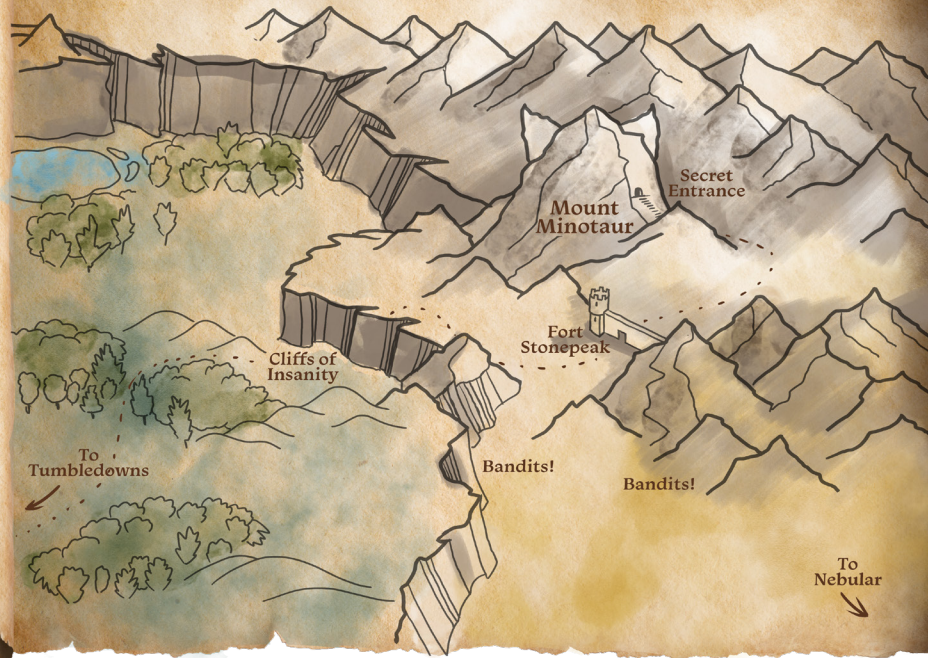

A ROCKY START

ADVENTURE 022 MAPS

Mount
Minotaur

Secret
Entrance

Cliffs of
Insanity

Fort
Stonepeak

West To
Tumbledowns

Bandit
Ambush

Bandit
Lord's Keep

Bandit
Camp

HEART HAMMER MOUNTAIN

Cut around the image, then fold in the middle for a flat miniature to use in your game!