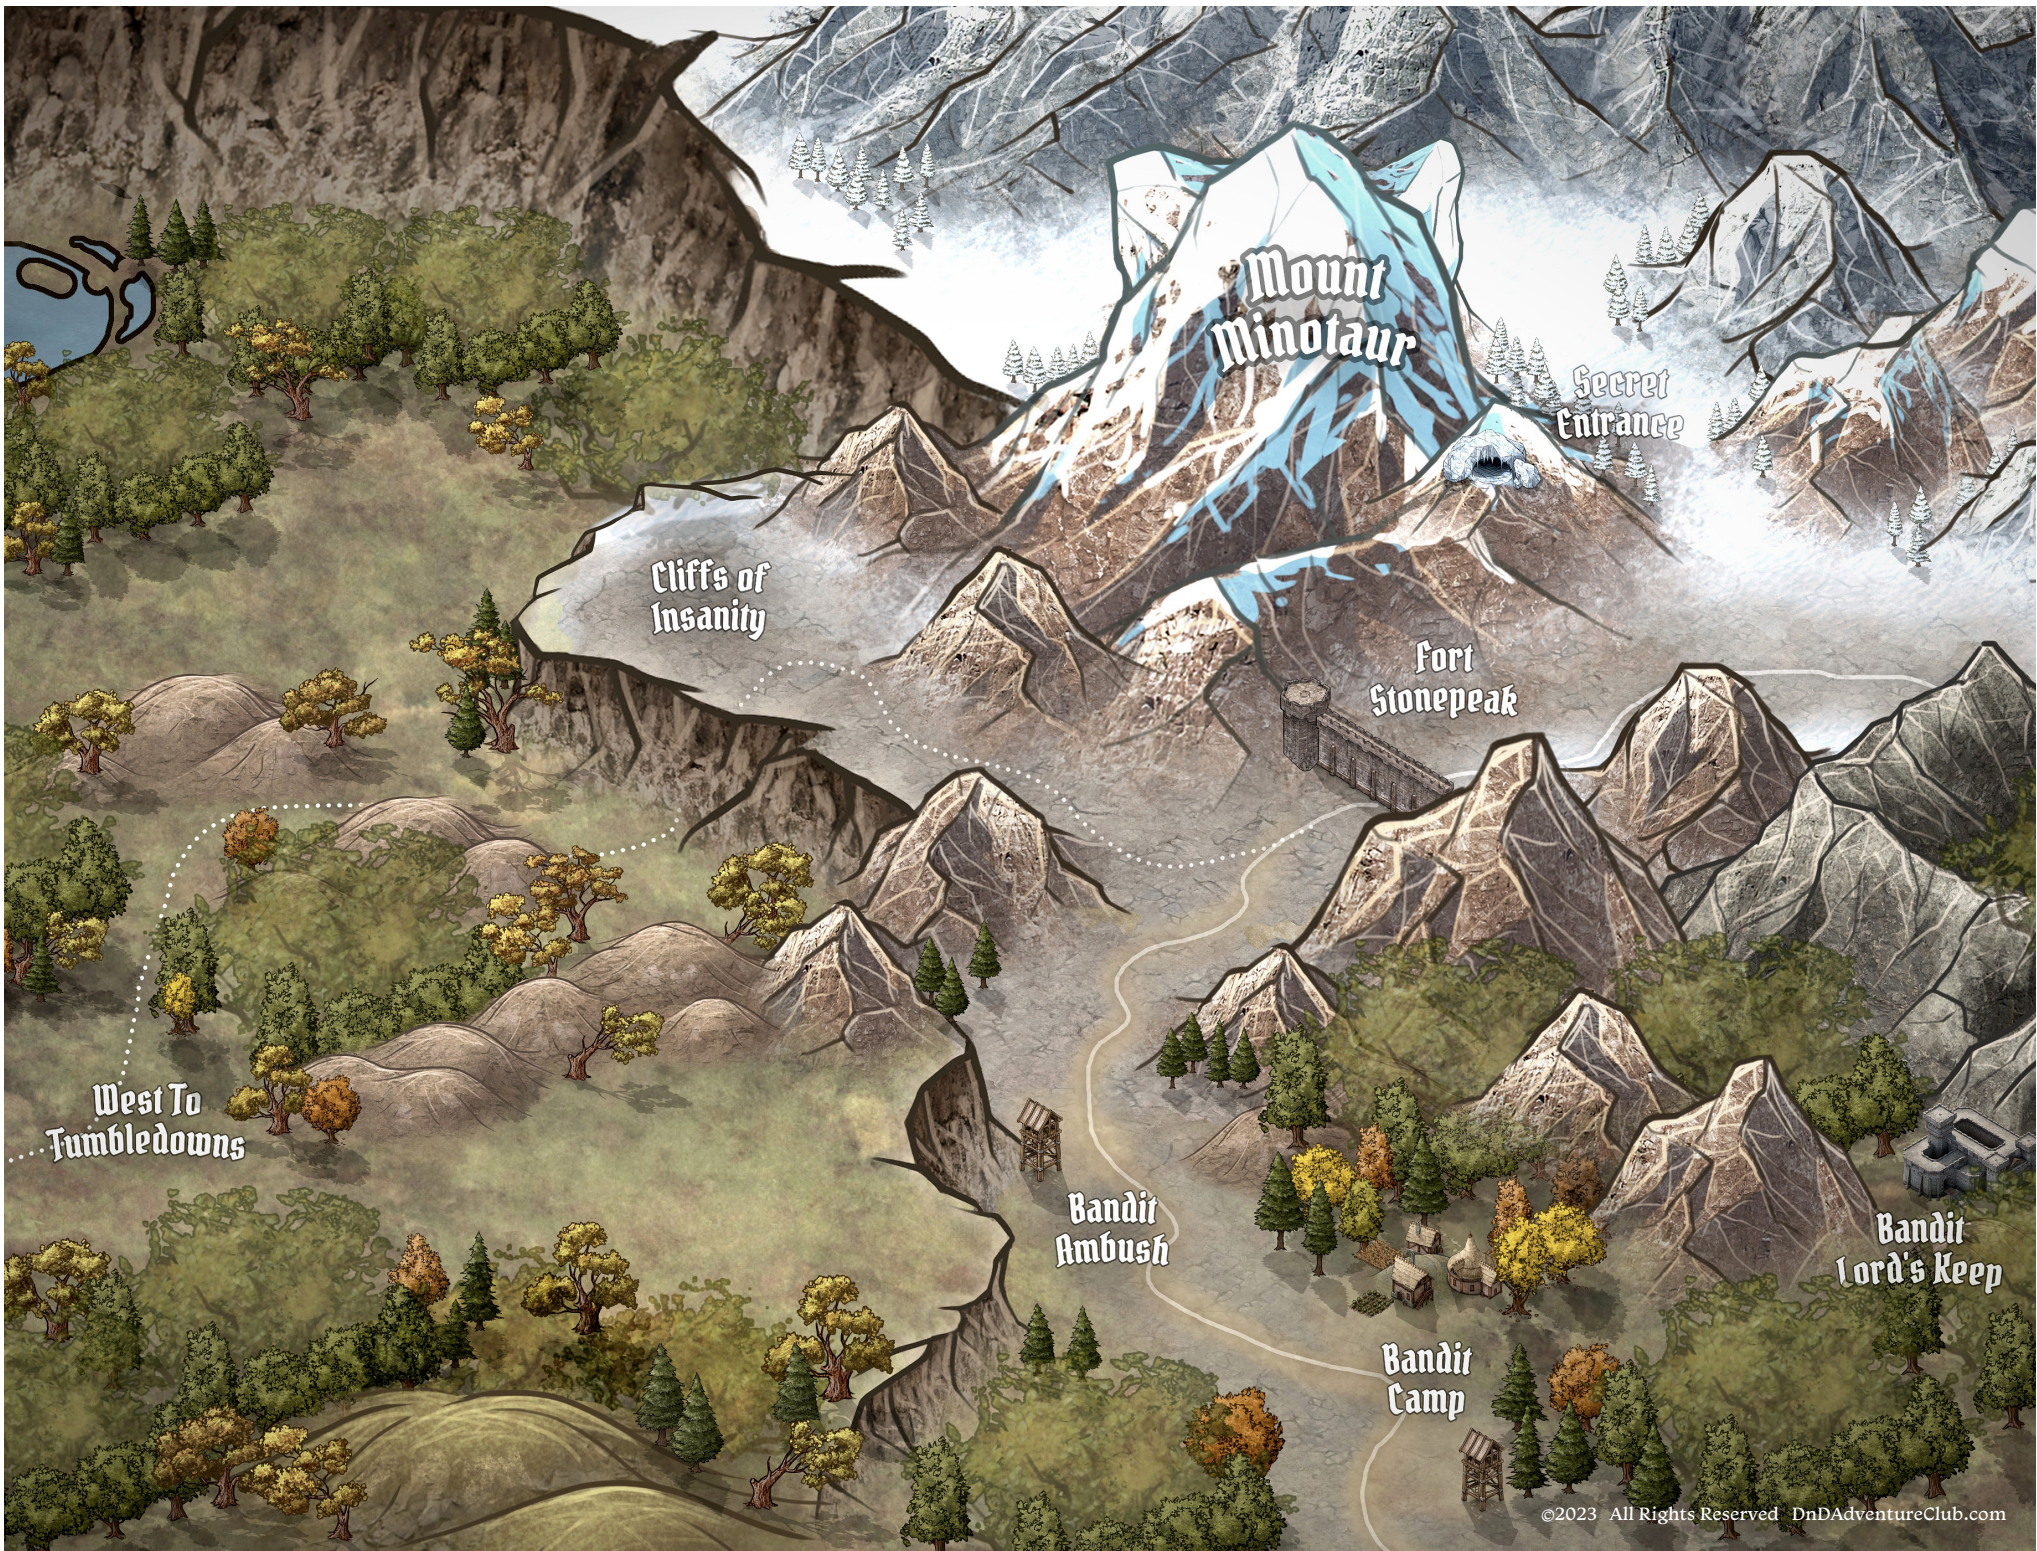

A ROCKY START

ADVENTURE 022 MAPS

Mount
Minotaur

Secret
Entrance

Cliffs of
Insanity

Fort
Stonepeak

West To
Tumbledowns

Bandit
Ambush

Bandit
Lord's Keep

Bandit
Camp

HEART HAMMER MOUNTAIN

Cut around the image, then fold in the middle for a flat miniature to use in your game!