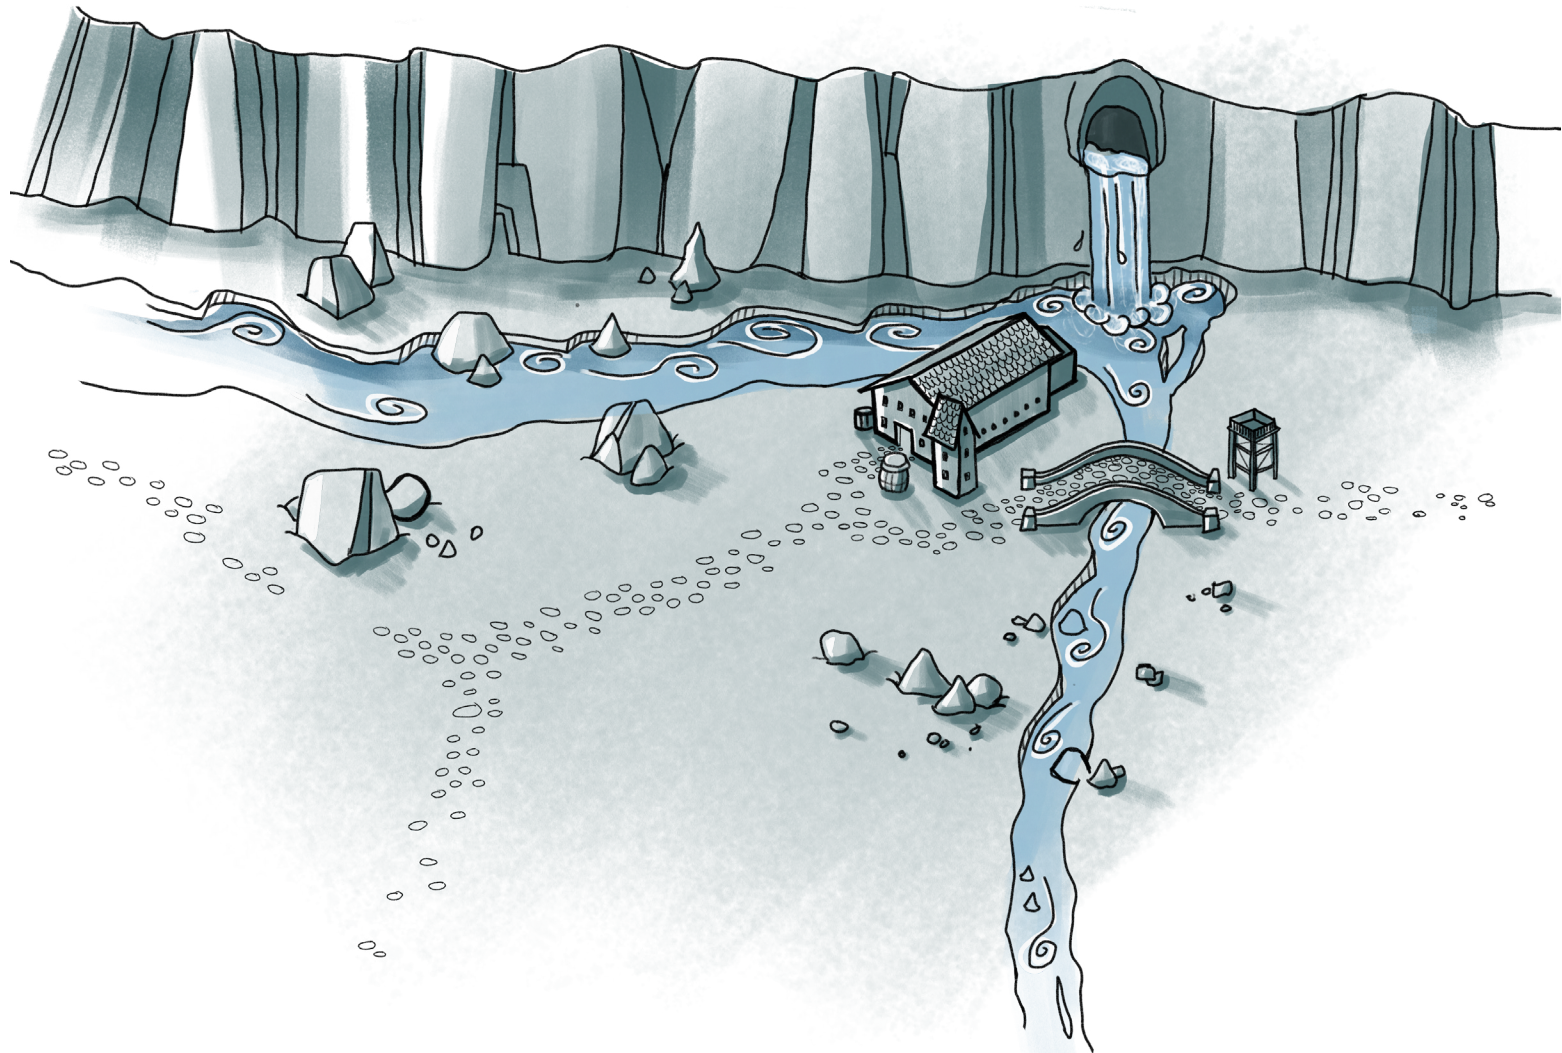

# INTO THE MURK

ADVENTURE 017 MAPS

THE MURK

B'GARK  
THE GOBLIN CITY

SHIMMERING  
FELL

THE RUINS  
OF ELDOR

ONLY BRIDGE  
TAVERN

MIDNIGHT  
SWAMP

THE  
SUNLESS SEA

DWARVEN  
MINE

MURKING  
MAZE

OTHER  
BRIDGE

THE DEPTHS  
OF DESPAIR

LAVA LANDS

Cut around the image, then fold in the middle for a flat miniature to use in your game!