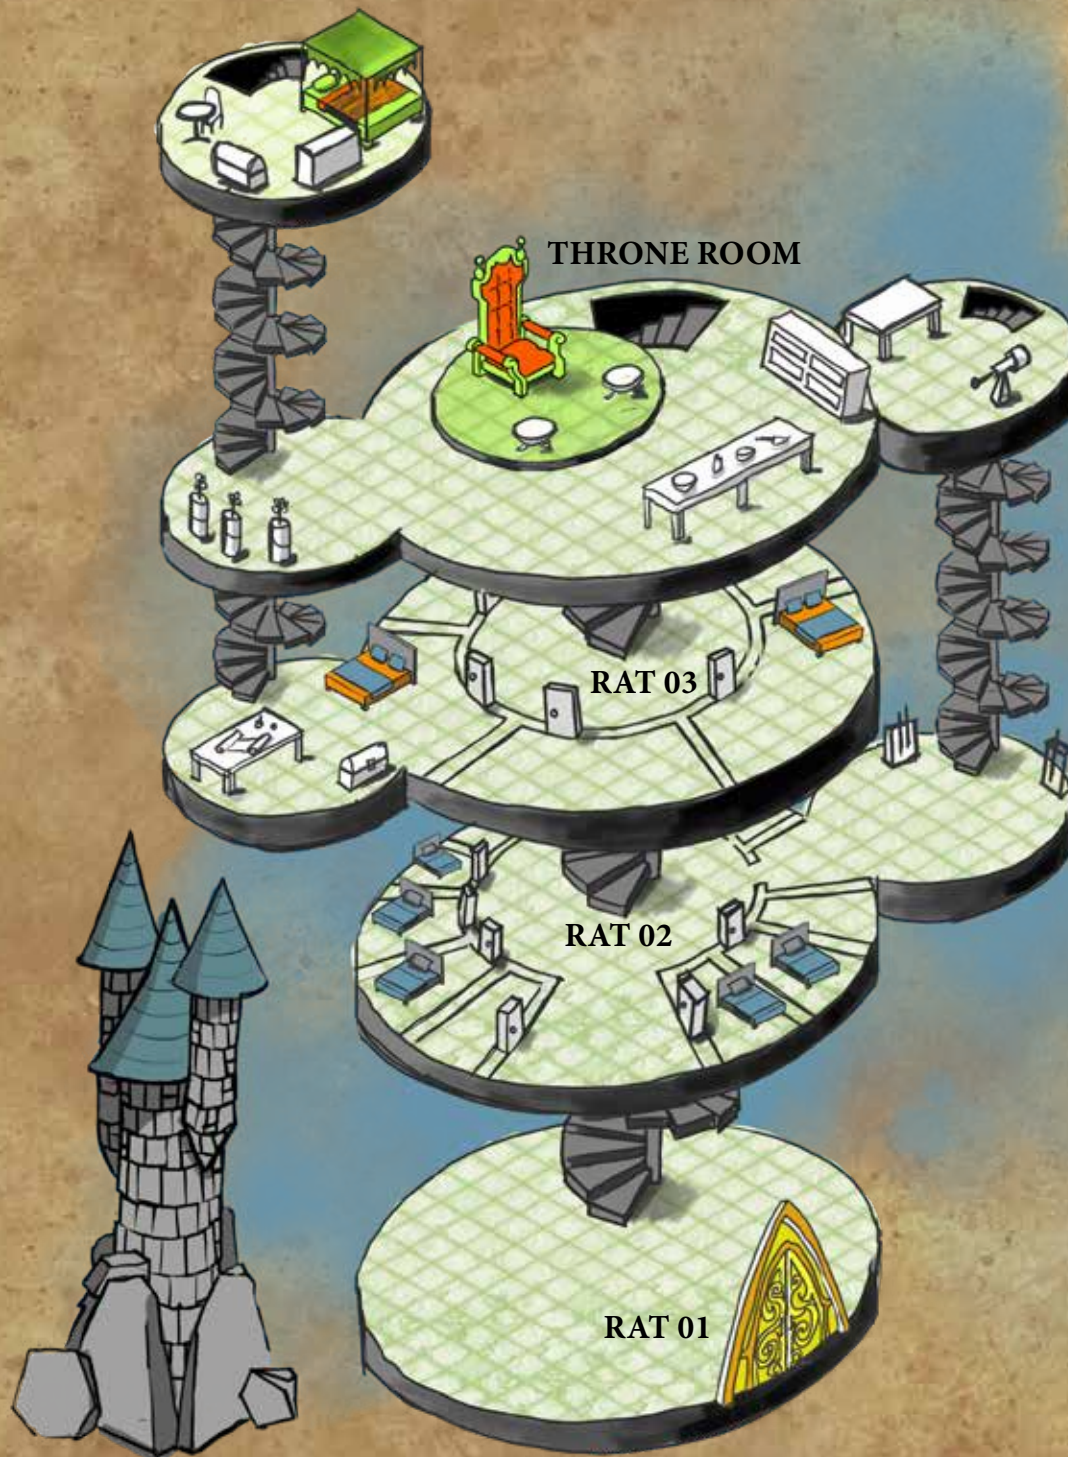

# THE VERMIN QUEEN

ADVENTURE 006 MAPS

# The Faerie Forest

The Magic Far  
Away Tree

Castle  
Willowbright

Old Beaver  
Dam

Tiny Town

Sword Fern Gully

To The Human  
Village

The Ratling  
Kingdom

THRONE ROOM

RAT 03

RAT 02

RAT 01